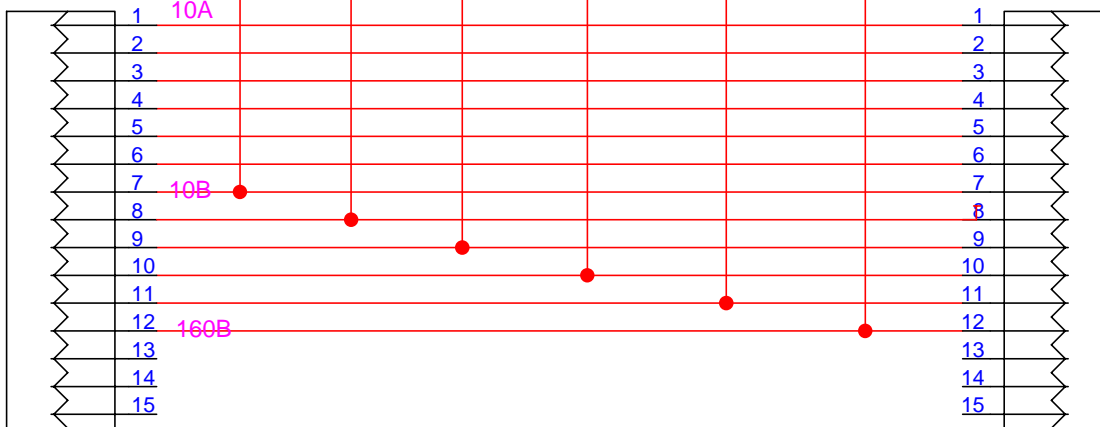

3 Radio SixPak Terminal Strip Wiring Diagram
Power supply and ground returns not shown to keep diagram simple +13.8VDC

CONTROL SWITCH RADIO 1 & 2 TERMINAL STRIP

SIXPAK 1

SIXPAK 2

CONTROL SWITCH RADIO 3 TERMINAL STRIP