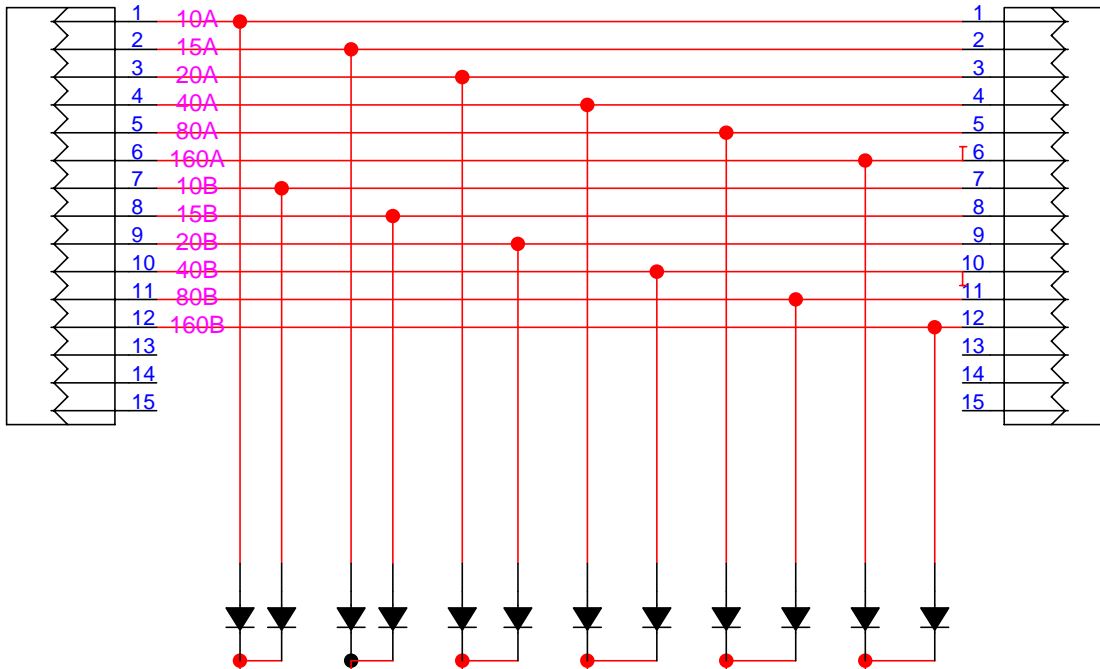

3 Radio SixPak Terminal Strip Wiring Diagram
Power supply and ground returns not shown to keep diagram simple +13.8VDC

CONTROL SWITCH RADIO 1 & 2 TERMINAL STRIP

SIXPAK 1

SIXPAK 2

CONTROL SWITCH RADIO 3 TERMINAL STRIP