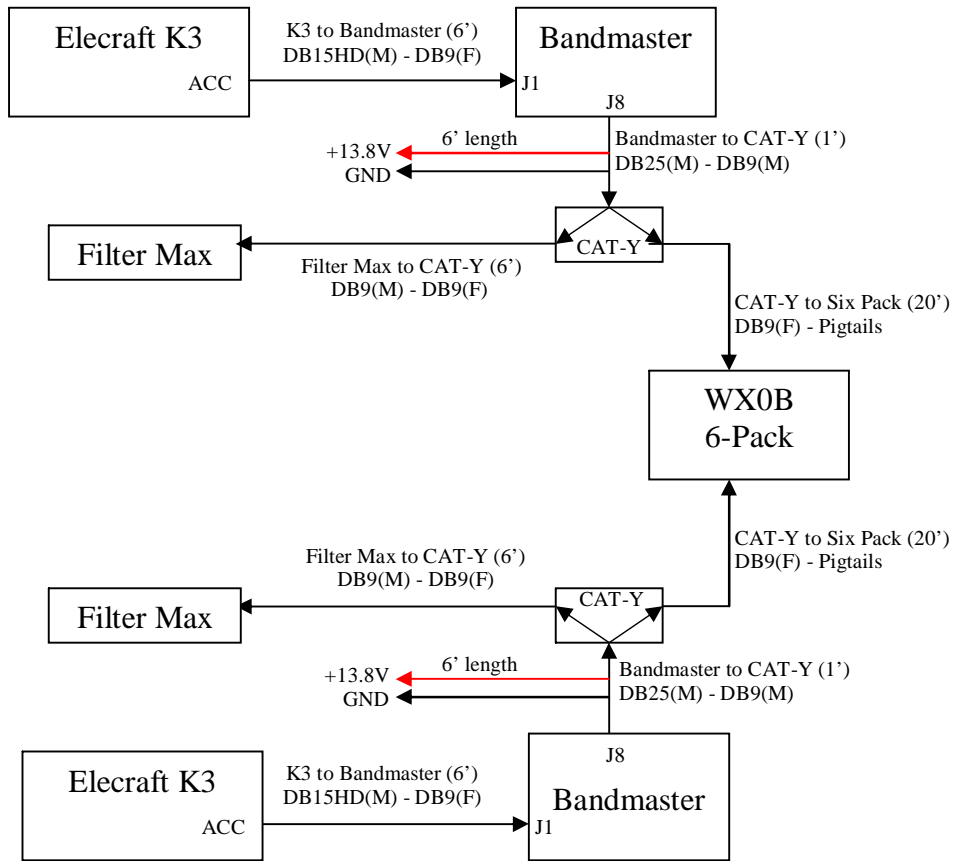

K3 SO2R System

K3 SO2R SYSTEM

Bandmaster Strapping for Elecraft K3
 J2: TTL
 J5: 4800
 J4: YAESU *and* BAND
 J9: None

Cable Details