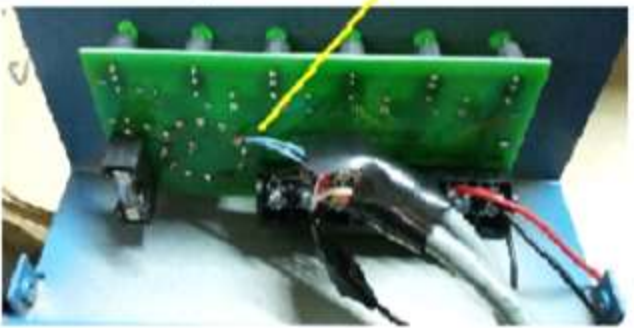

RatPak connections for automatic antenna selection with OM2500A and OM4000A

SW positions 1 - 6 for manual control of RATPAK antenna Switch
 SW position 7 for auto control of RATPAK antenna Switch from OM2500A or OM4000A.