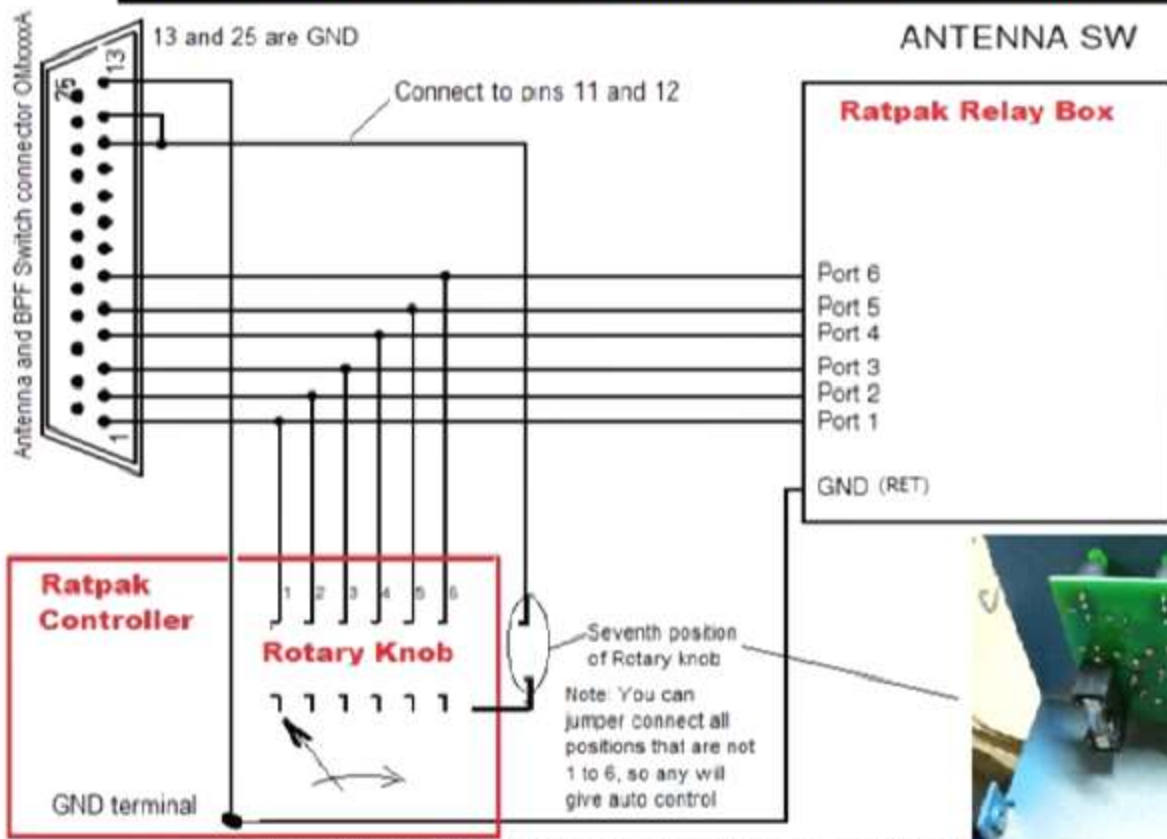

RatPak connections for automatic antenna selection with OM2500A and OM4000A

SW positions 1 - 6 for manual control of RATPAK antenna Switch
 SW position 7 for auto control of RATPAK antenna Switch from OM2500A or OM4000A.